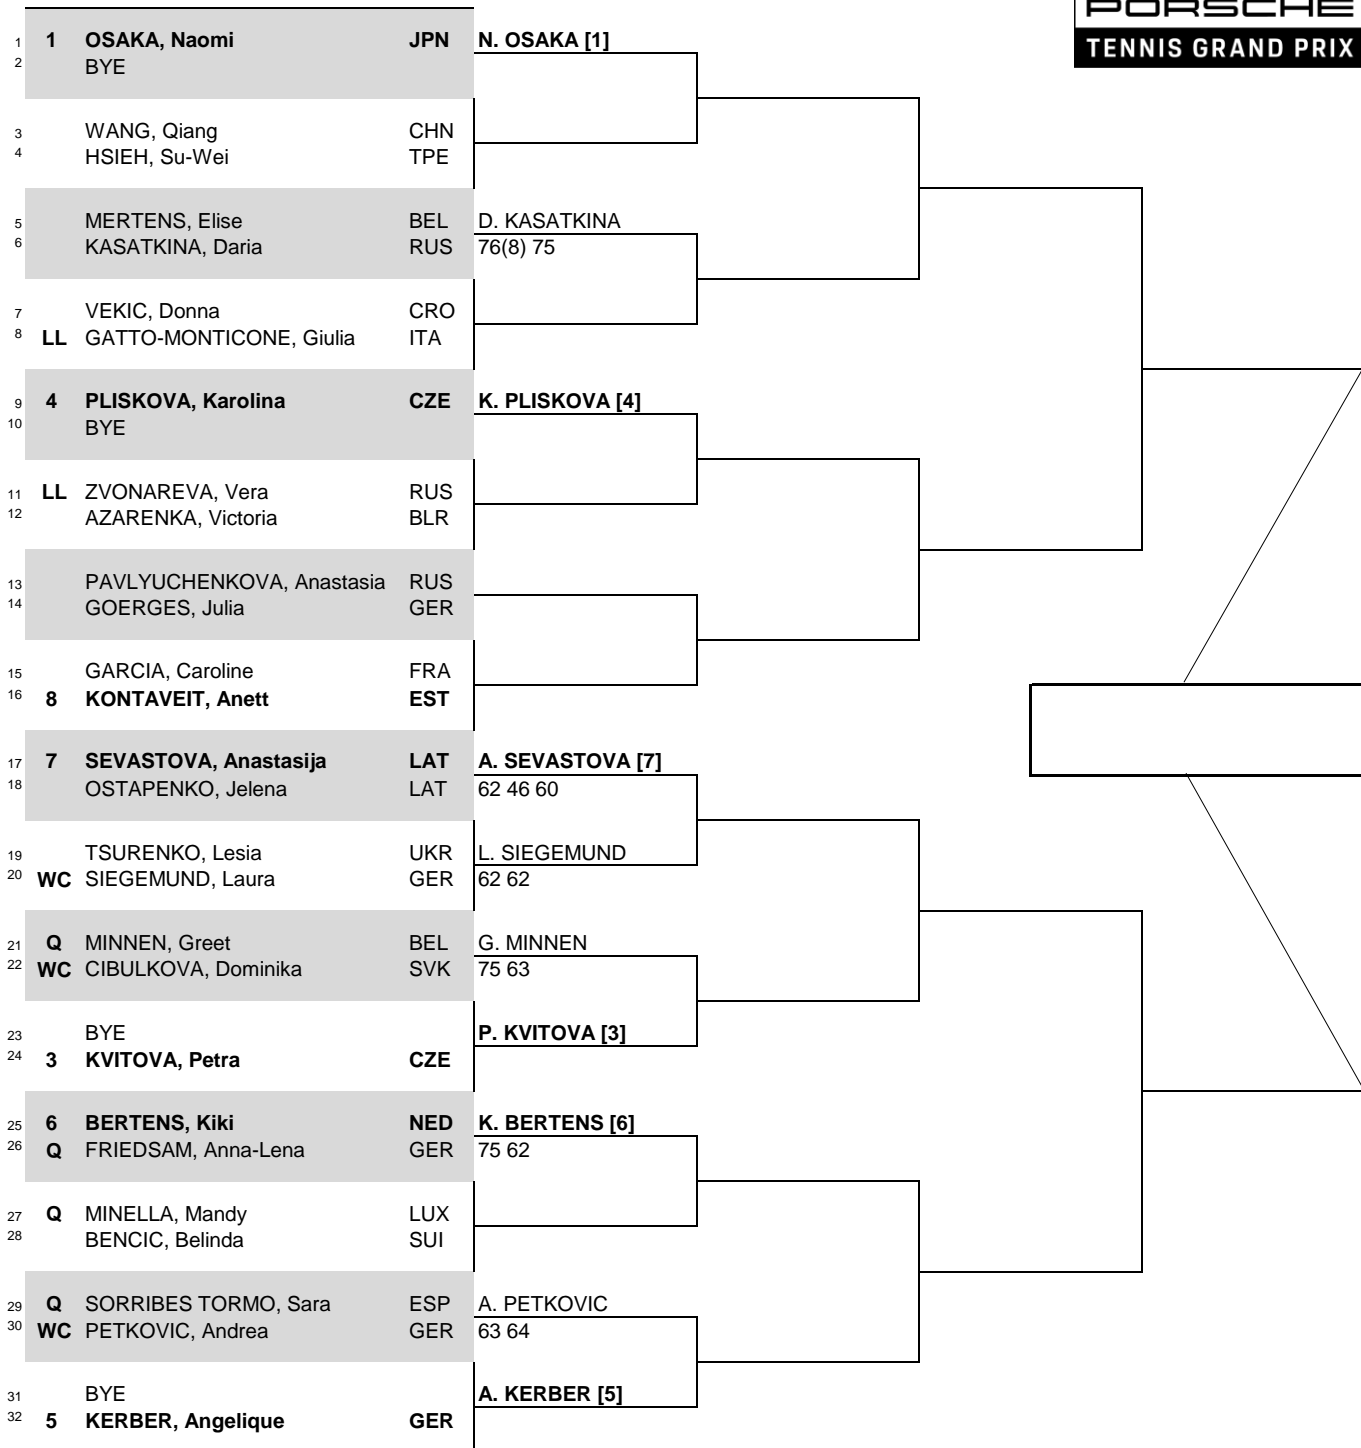

PORSCHE Tennis Grand Prix

CITY, COUNTRY
Stuttgart, GER

TOURNAMENT DATES
22 - 28 April 2019

SURFACE
Red Clay

TOTAL FINANCIAL COMMITMENT
\$886,077

STATUS MAIN DRAW SINGLES

WTA TOUR, Inc. © Copyright 2016

SEEDED PLAYERS	RANK	PRIZE MONEY	POINTS	ALTERNATES / LUCKY LOSERS	RETIREMENTS/WALKOVERS
1 OSAKA, Naomi	1	WINNER	\$153,276	470	V. Zvonareva (LL)
2 HALEP, Simona	2	FINALIST	\$81,851	305	G. Gatto-Monticone (LL)
3 KVITOVA, Petra	3	SEMI-FINALIST	\$43,717	185	
4 PLISKOVA, Karolina	4	QUARTER-FINALIST	\$23,500	100	WITHDRAWALS
5 KERBER, Angelique	5	SECOND ROUND	\$12,602	55	G. Muguruza (GI Illness)
6 BERTENS, Kiki	7	FIRST ROUND	\$7,998	1	S. Halep (Left hip injury)
7 SEVASTOVA, Anastasija	13	FOLLOW LIVE SCORING AT			
8 KONTAVEIT, Anett	15	www.WTATENNIS.com			
LAST DIRECT ACCEPTANCE		Victoria Azarenka 48	WTA SUPERVISOR(S)		Laura Ceccarelli