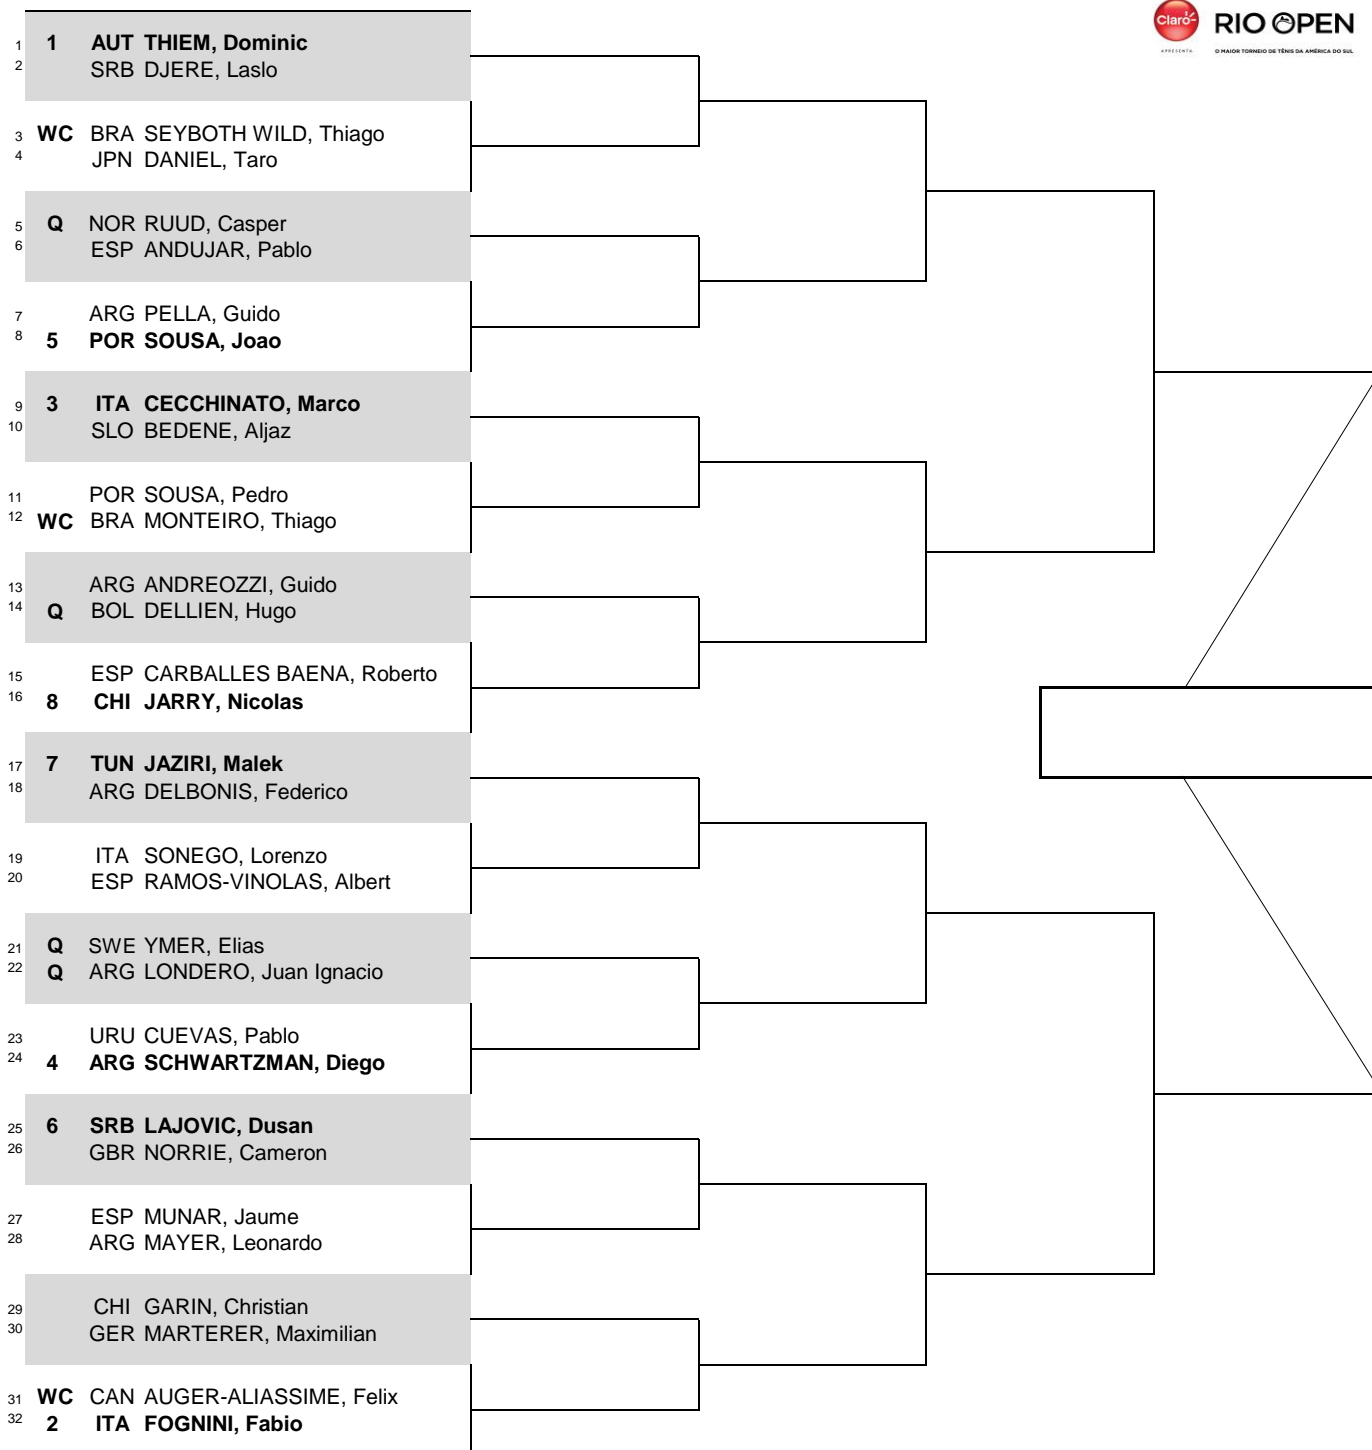

CITY, COUNTRY
Rio de Janeiro, Brazil

TOURNAMENT DATES
18-24 February 2019

SURFACE
Red Clay

TOTAL FINANCIAL COMMITMENT
\$1,937,740

STATUS NAT **MAIN DRAW SINGLES**

ATP, Inc. © Copyright 2014

SEEDED PLAYERS	RANK	PRIZE MONEY	POINTS	ALTERNATES / LUCKY LOSERS	WITHDRAWALS
1 THIEM, Dominic	8	WINNER \$369,000	500		
2 FOGNINI, Fabio	15	FINALIST \$185,325	300		
3 CECCHINATO, Marco	18	SEMI-FINALIST \$93,515	180		
4 SCHWARTZMAN, Diego	19	QUARTER-FINALIST \$49,140	90		
5 SOUSA, Joao	41	SECOND ROUND \$24,560	45		
6 LAJOVIC, Dusan	43	FIRST ROUND \$13,590	0		
7 JAZIRI, Malek	44	FOLLOW LIVE SCORING AT			
8 JARRY, Nicolas	47	www.ATPTour.com			
LAST DIRECT ACCEPTANCE		Lorenzo Sonego (104)		ATP SUPERVISOR(S)	Carlos Sanches/Damian Steiner