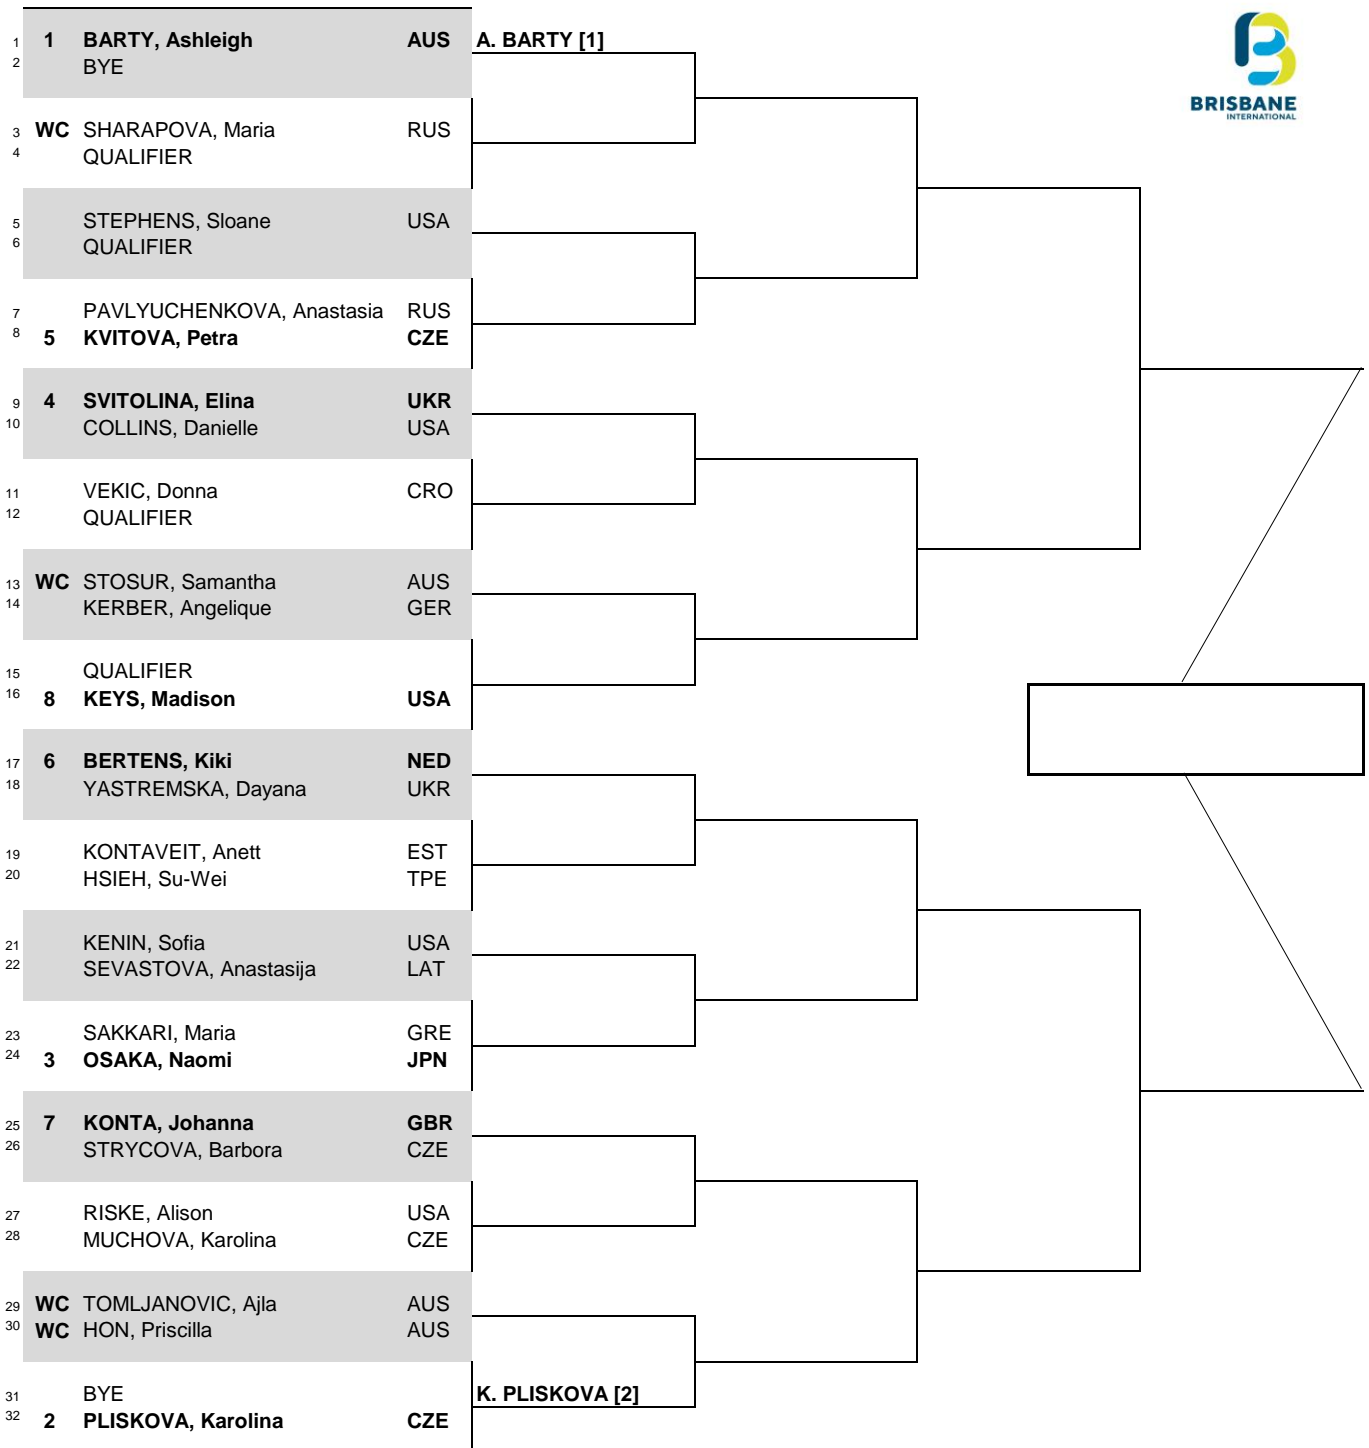

Brisbane International

CITY, COUNTRY
Brisbane, Australia

TOURNAMENT DATES
4-12 January 2020

SURFACE
Hard, Greenset Cushion

TOTAL FINANCIAL COMMITMENT
\$1,500,000

STATUS	NAT	MAIN DRAW SINGLES
--------	-----	-------------------

WTA TOUR, Inc. © Copyright 2016

SEEDED PLAYERS	RANK	PRIZE MONEY	POINTS	ALTERNATES / LUCKY LOSERS	RETIREMENTS/WALKOVERS
1 BARTY, Ashleigh	1	WINNER	\$266,000	470	
2 PLISKOVA, Karolina	2	FINALIST	\$142,000	305	
3 OSAKA, Naomi	3	SEMI-FINALIST	\$75,050	185	
4 SVITOLINA, Elina	6	QUARTER-FINALIST	\$40,600	100	WITHDRAWALS
5 KVITOVA, Petra	7	SECOND ROUND	\$22,050	55	
6 BERTENS, Kiki	9	FIRST ROUND	\$12,000	1	
7 KONTA, Johanna	12	FOLLOW LIVE SCORING AT			
8 KEYS, Madison	13	www.WTATENNIS.com			
LAST DIRECT ACCEPTANCE		STRYCOVA - 33		WTA SUPERVISOR(S)	Donna Kelso