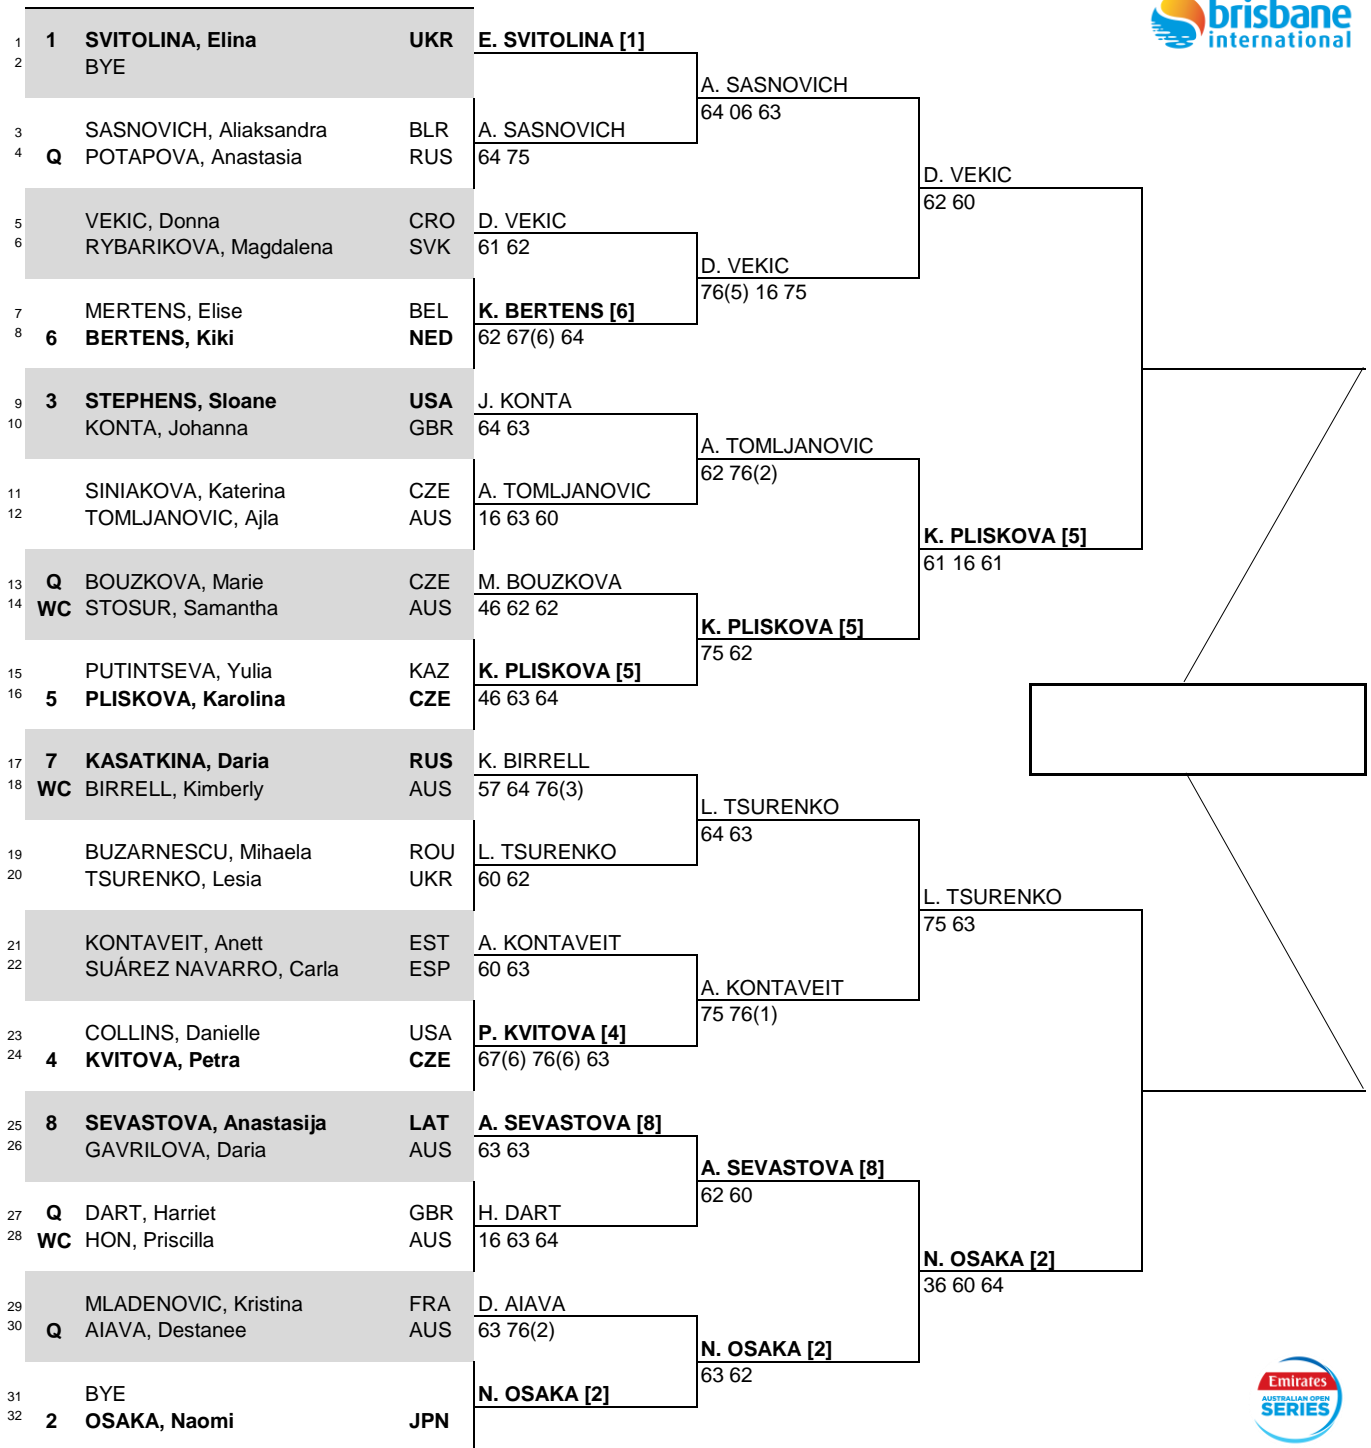

Brisbane International

CITY, COUNTRY
Brisbane, Australia

TOURNAMENT DATES
28 Dec 2018 - 06 Jan 2019

SURFACE
Hard, Plexicushion

TOTAL FINANCIAL COMMITMENT
\$1,000,000

STATUS	NAT	MAIN DRAW SINGLES
--------	-----	-------------------

WTA TOUR, Inc. © Copyright 2018

SEEDED PLAYERS	RANK	PRIZE MONEY	POINTS	ALTERNATES / LUCKY LOSERS	RETIREMENTS/WALKOVERS	
1 SVITOLINA, Elina	4	WINNER	\$188,280	470		
2 OSAKA, Naomi	5	FINALIST	\$100,580	305		
3 STEPHENS, Sloane	6	SEMI-FINALIST	\$53,665	185		
4 KVITOVA, Petra	7	QUARTER-FINALIST	\$23,685	100		
5 PLISKOVA, Karolina	8	SECOND ROUND	\$12,705	55		
6 BERTENS, Kiki	9	FIRST ROUND	\$6,940	1		
7 KASATKINA, Daria	10	FOLLOW LIVE SCORING AT				
8 SEVASTOVA, Anastasija	11	www.WTATENNIS.com				
LAST DIRECT ACCEPTANCE		RYBARIKOVA - 49		WTA SUPERVISOR(S)		
				Donna Kelso		