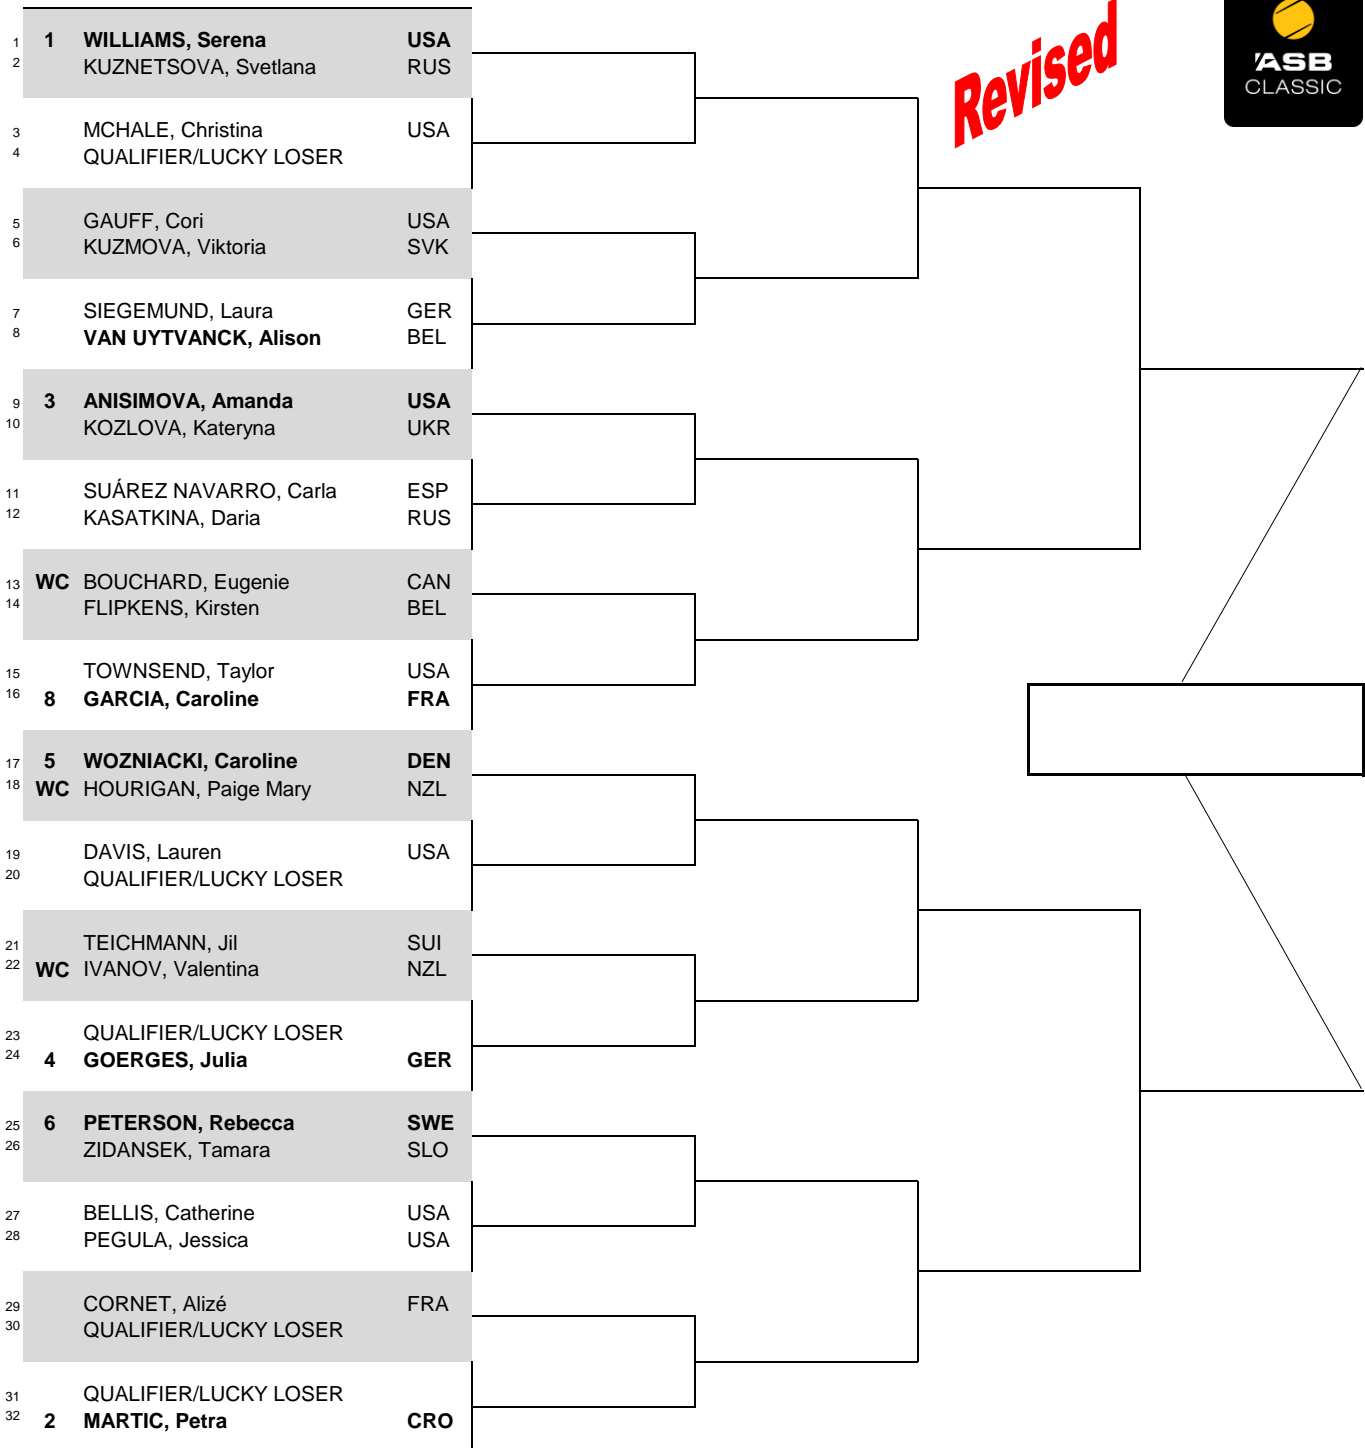

ASB CLASSIC 2020

CITY, COUNTRY
Auckland, NZ

TOURNAMENT DATES
January 6 - 12, 2019

SURFACE
Hard, Greenset

TOTAL FINANCIAL COMMITMENT
\$275,000

STATUS		NAT		MAIN DRAW SINGLES
--------	--	-----	--	-------------------

Revised

WTA TOUR, Inc. © Copyright 2016

SEEDED PLAYERS	RANK	PRIZE MONEY	POINTS	ALTERNATES / LUCKY LOSERS	RETIREMENTS/WALKOVERS
1 WILLIAMS, Serena	10	WINNER \$43,000	280		
2 MARTIC, Petra	15	FINALIST \$21,410	180		
3 ANISIMOVA, Amanda	24	SEMI-FINALIST \$11,400	110		
4 GOERGES, Julia	28	QUARTER-FINALIST \$6,100	60		
5 WOZNIACKI, Caroline	38	SECOND ROUND \$3,570	30	J. Ostapenko (Personal reason)	
6 PETERSON, Rebecca	44	FIRST ROUND \$2,300	1		
7 OSTAPENKO, Jelena	45				
8 GARCIA, Caroline	46				
FOLLOW LIVE SCORING AT www.WTATENNIS.com					
LAST DIRECT ACCEPTANCE		Kozlova - 92		WTA SUPERVISOR(S)	Tony Cho