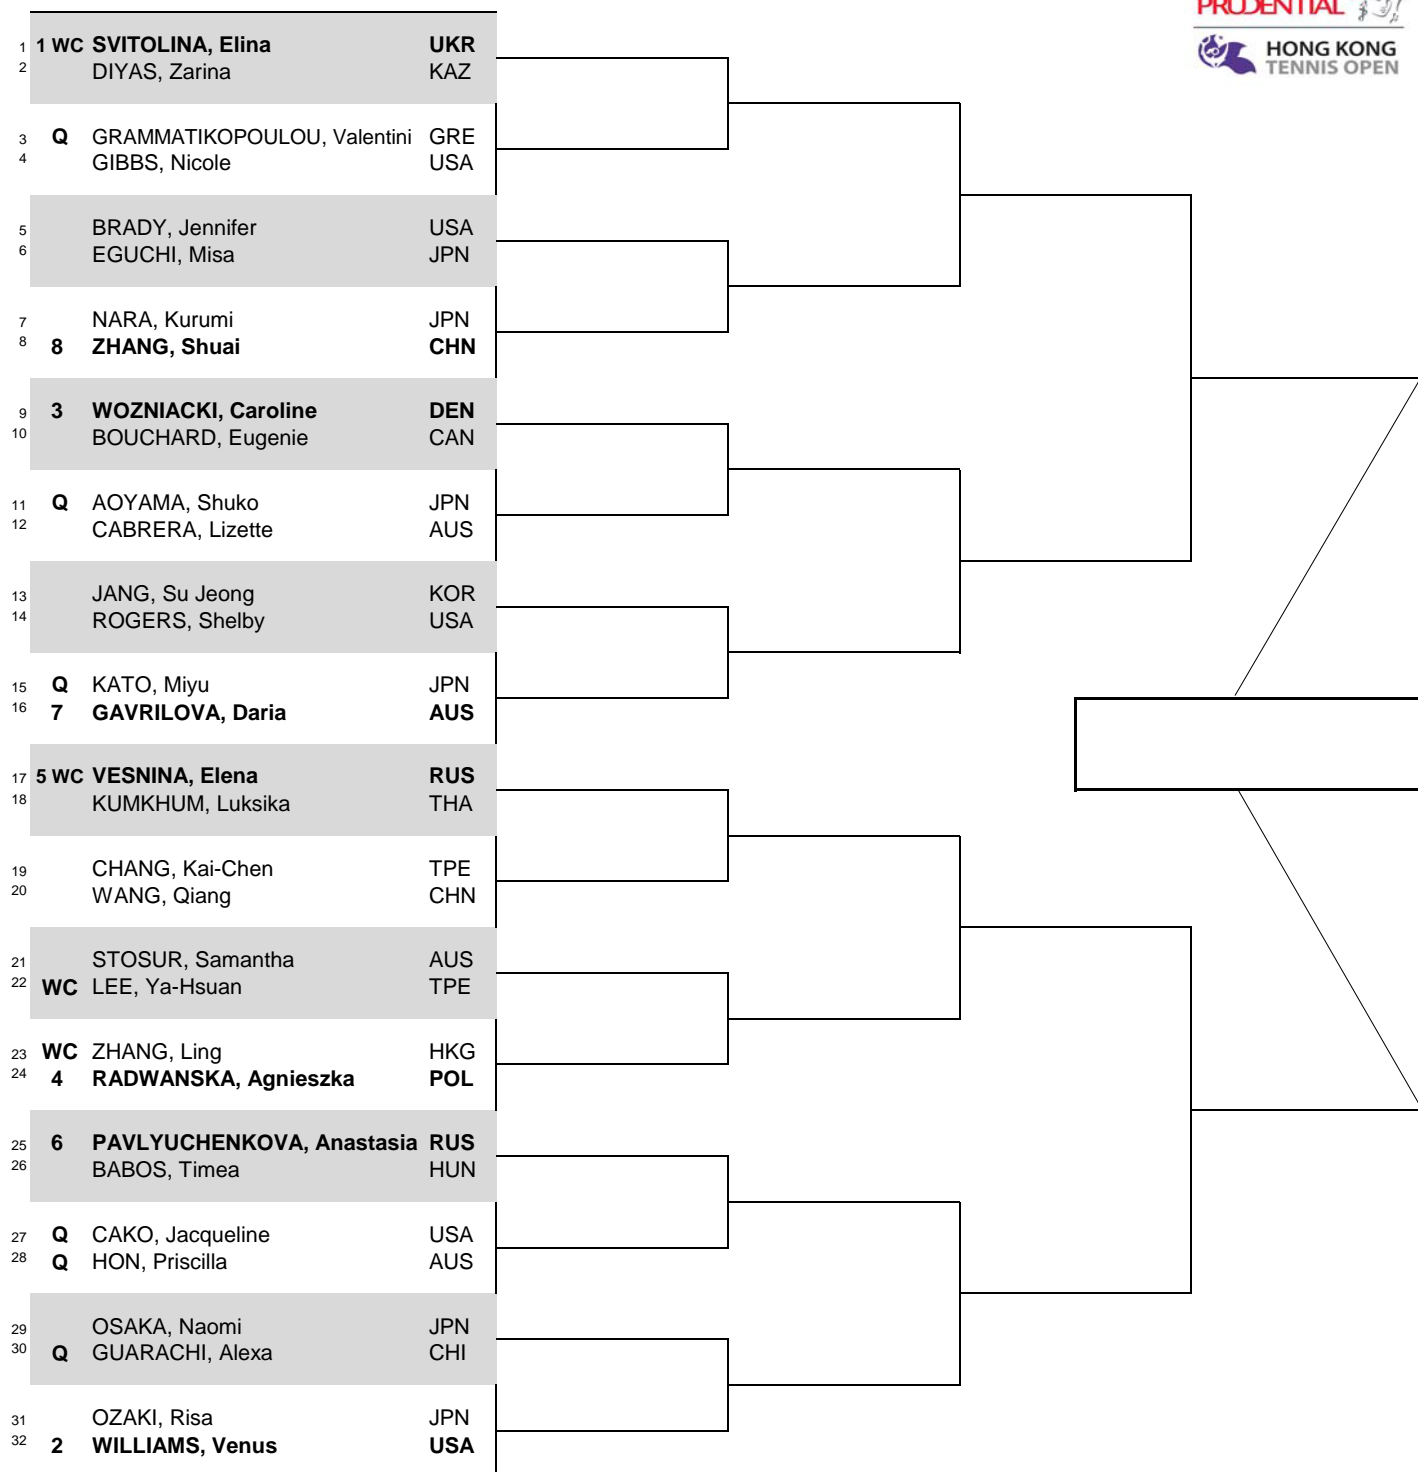

Prudential Hong Kong Tennis Open

CITY, COUNTRY
Hong Kong, SAR, China

TOURNAMENT DATES
7-15 October, 2017

SURFACE
Hard, Plexipave

TOTAL FINANCIAL COMMITMENT
\$500,000

STATUS NAT MAIN DRAW SINGLES

WTA TOUR, Inc. © Copyright 2016

SEEDED PLAYERS	RANK	PRIZE MONEY	POINTS	ALTERNATES / LUCKY LOSERS	RETIREMENTS/WALKOVERS
1 SVITOLINA, Elina	3	WINNER	\$111,164	280	
2 WILLIAMS, Venus	5	FINALIST	\$55,324	180	
3 WOZNIACKI, Caroline	6	SEMI-FINALIST	\$29,730	110	
4 RADWANSKA, Agnieszka	11	QUARTER-FINALIST	\$8,898	60	
5 VESNINA, Elena	20	SECOND ROUND	\$4,899	30	
6 PAVLYUCHENKOVA, Anastasia	21	FIRST ROUND	\$3,026	1	
7 GAVRILOVA, Daria	22	FOLLOW LIVE SCORING AT			
8 ZHANG, Shuai	26	www.WTATENNIS.com			
LAST DIRECT ACCEPTANCE		Cabrera-150		WTA SUPERVISOR(S)	Chen Shu